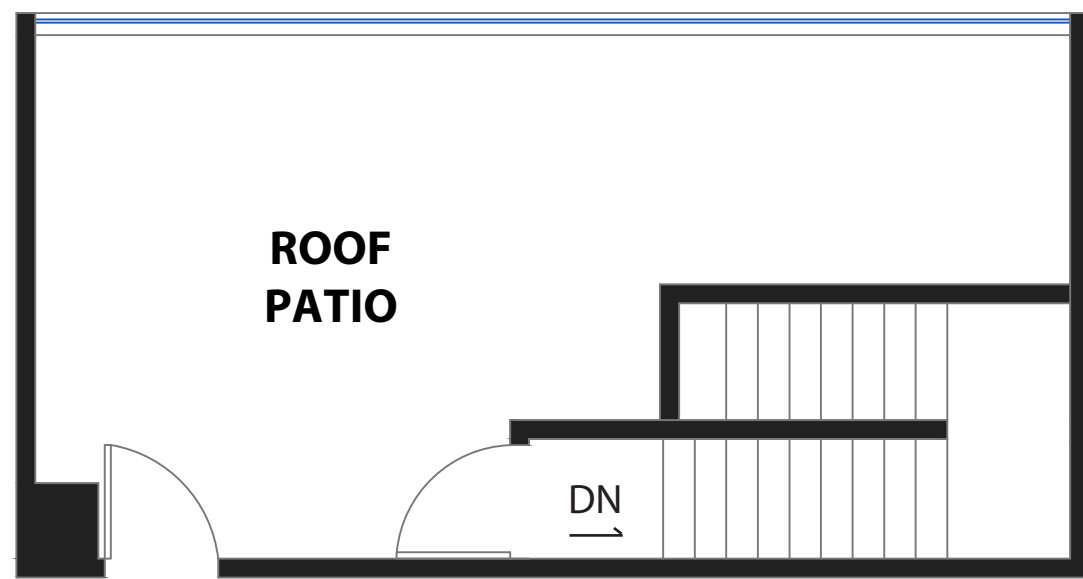

3590 20TH STREET #502

SAN FRANCISCO, CALIFORNIA

ROOF LEVEL

MAIN LEVEL

LOWER LEVEL