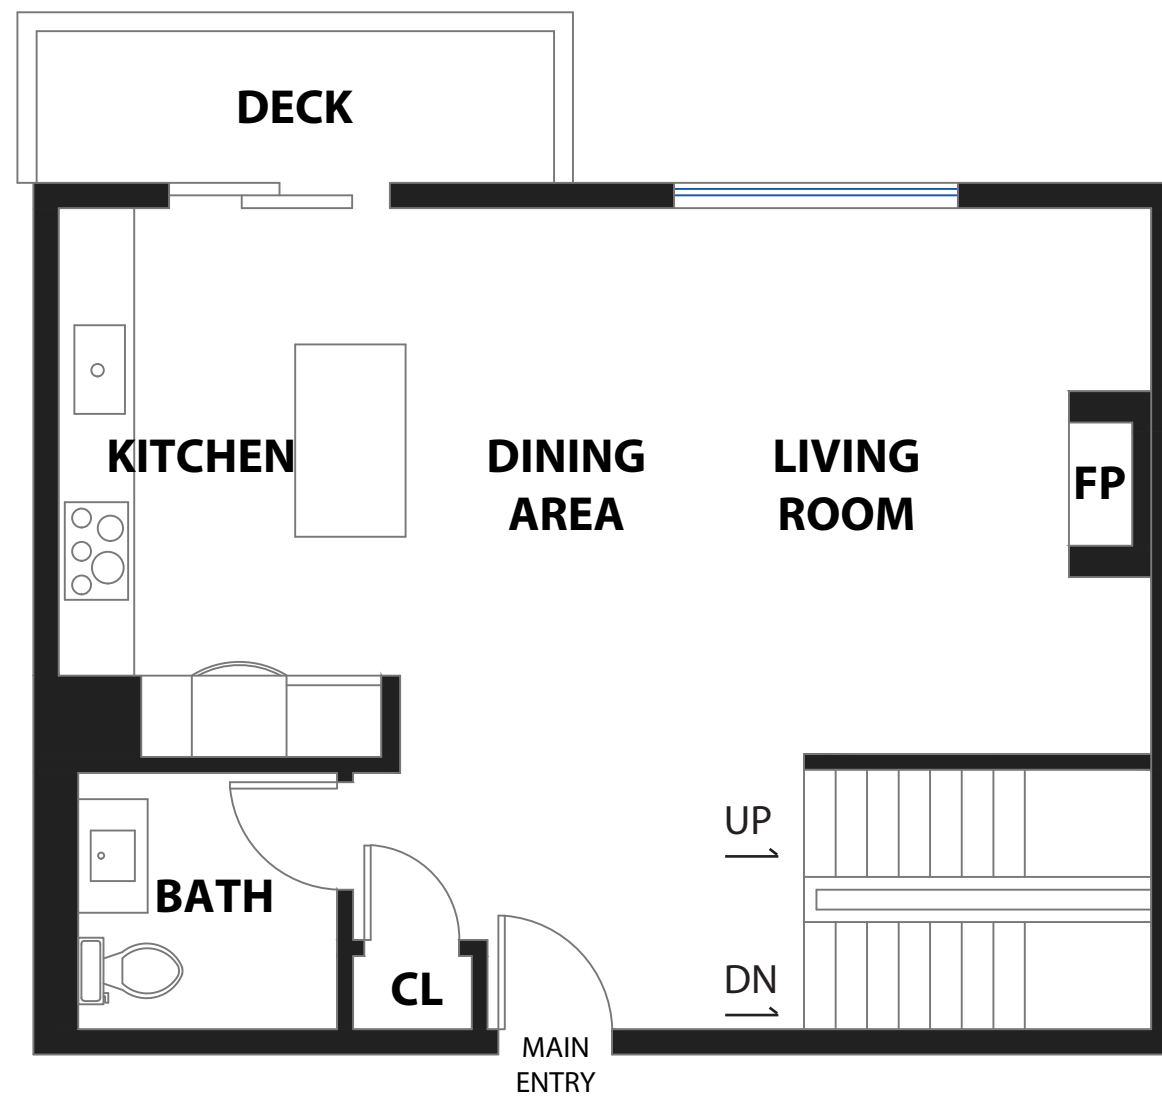

3590 20TH STREET #502

SAN FRANCISCO, CALIFORNIA

ROOF LEVEL

MAIN LEVEL

LOWER LEVEL