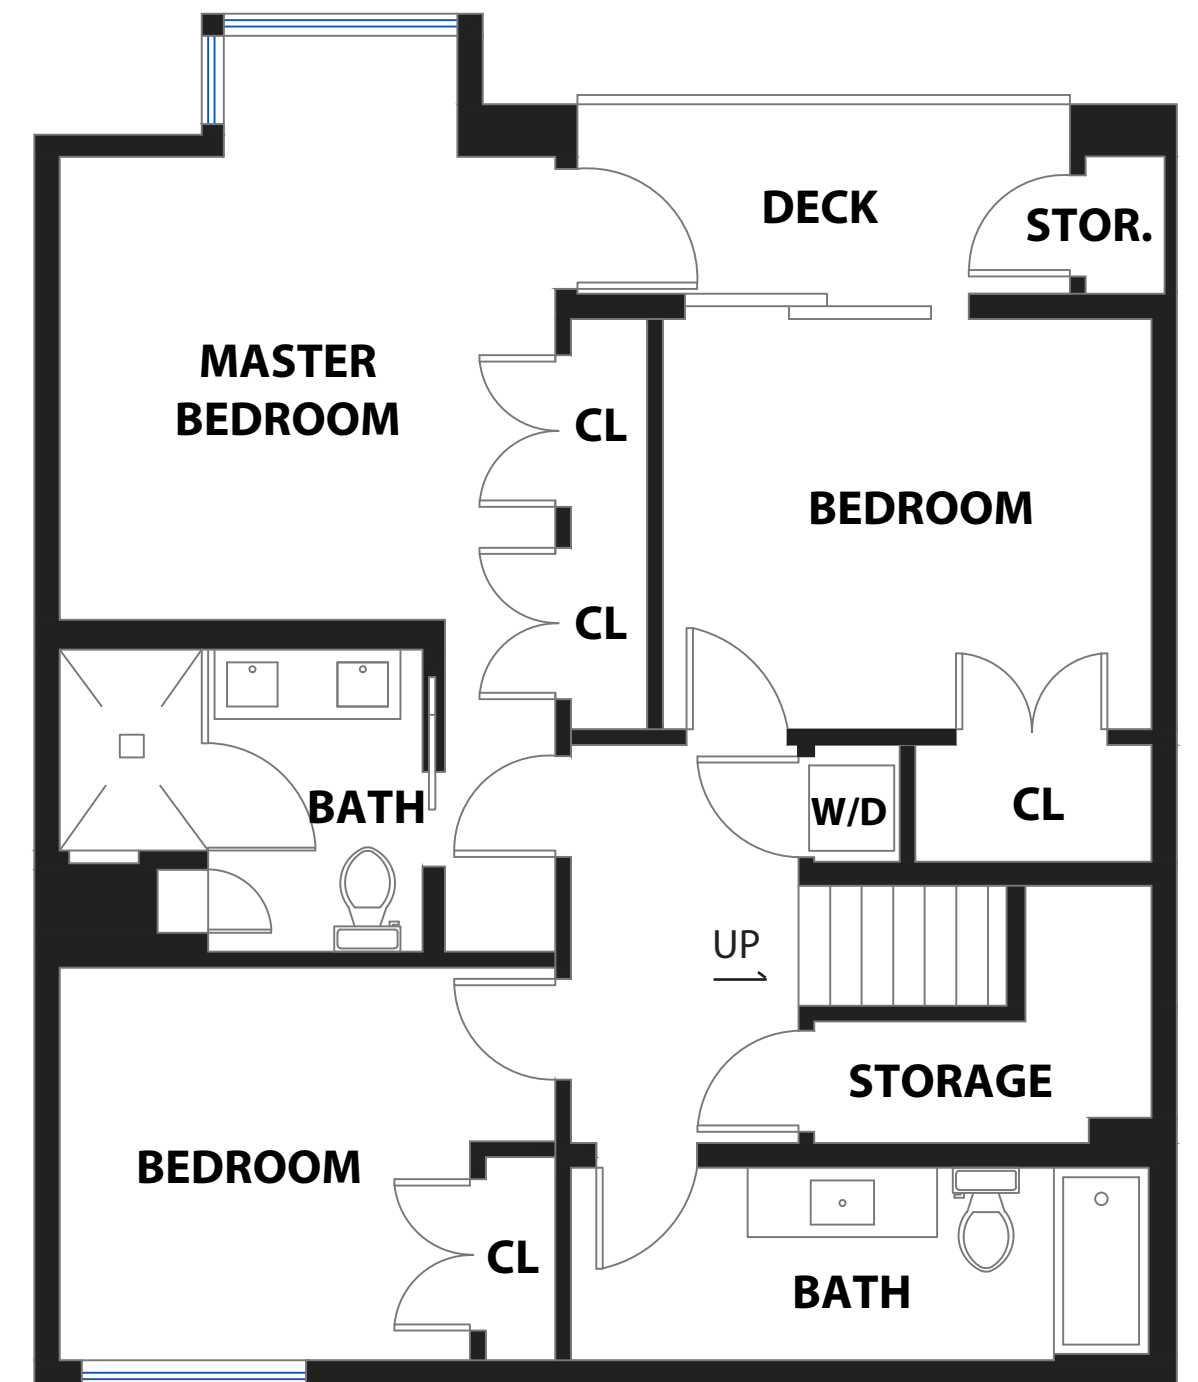

3590 20TH STREET #502

SAN FRANCISCO, CALIFORNIA

ROOF LEVEL

MAIN LEVEL

LOWER LEVEL